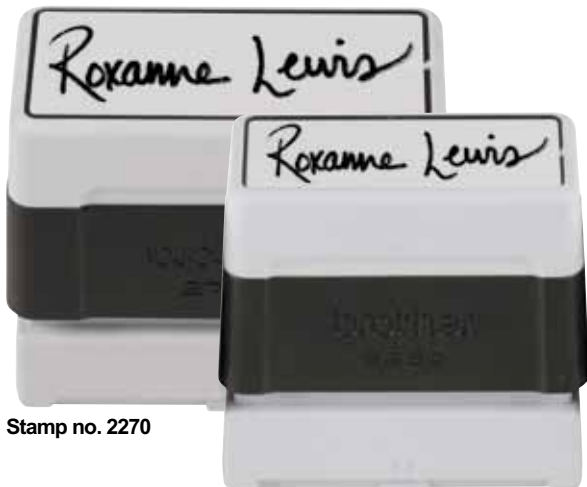

Stamp no. **1438B** (Black)

Stamp size: 0.55" x 1.50"

My E-mail 
edwards@brothermall.com

Stamp no. **1438R** (Red)

Signature Stamps

Ideal For:

- Managers
- Inspectors
- Direct Mail

Stamp no. 2270