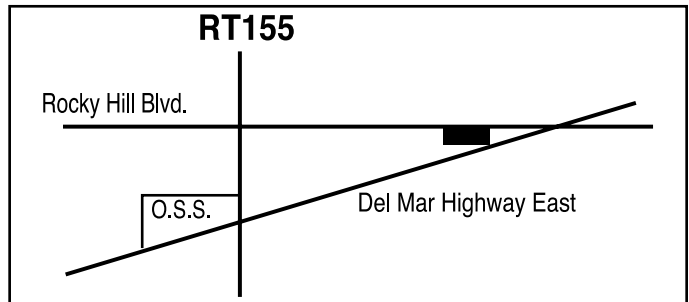

Stamp no. **2770B** (Black)

Large Office Address Stamps

Ideal For:

- Important messages
- Marking packages
- "Property Of" stamps

Stamp no. 4090

Stamp size: 1.06" x 2.76"

Stamp no. **2770B** (Black)

Stamp size: 1.57" x 3.54"